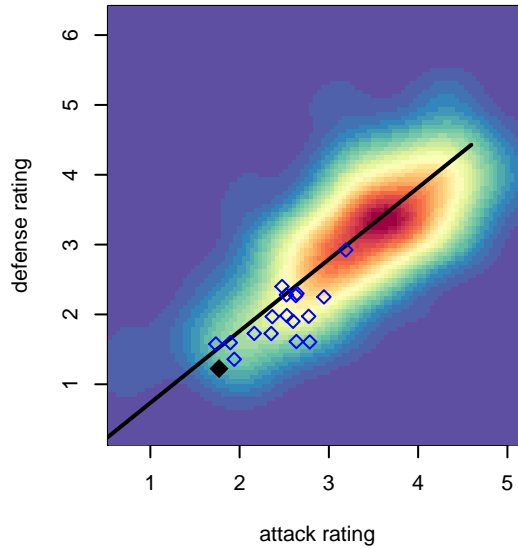

**attack and defense variance (black dot)
relative to other teams
and top 10 in region**

**attack and defense rating
relative to others at age
and all opponents in last 13 months**

Performance relative to 13 month average