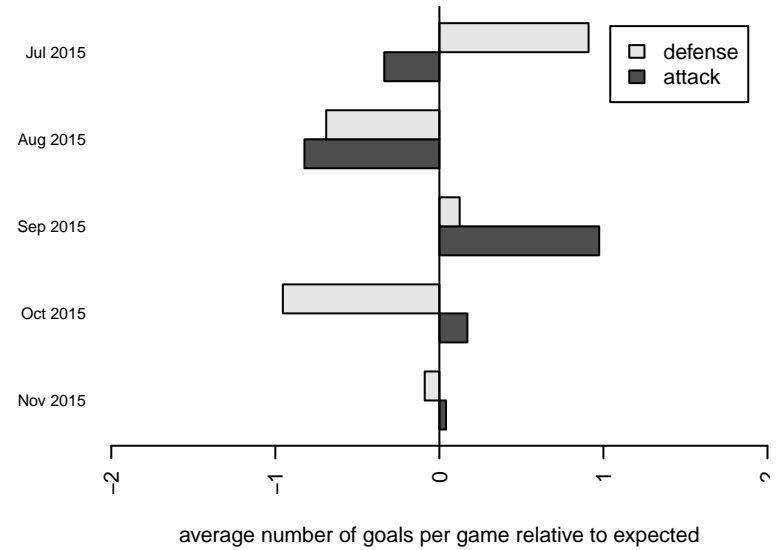

Performance relative to 13 month average