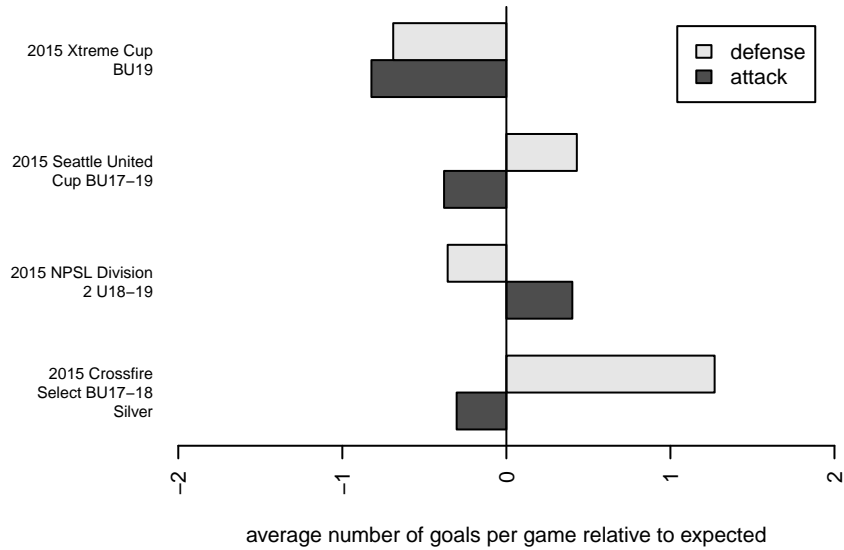

**attack and defense variance (black dot)
relative to other teams
and top 10 in region**

**attack and defense rating
relative to others at age
and all opponents in last 13 months**

Performance relative to 13 month average