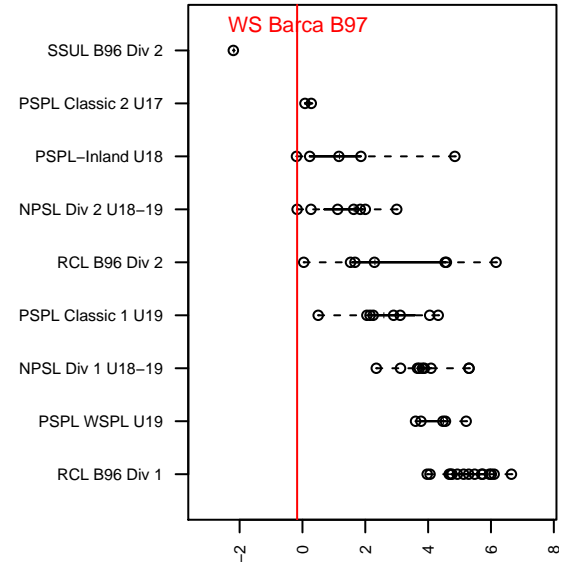

**attack and defense variance (black dot)
relative to other teams
and top 10 in region**

**attack and defense rating
relative to others at age
and all opponents in last 13 months**

Performance relative to 13 month average